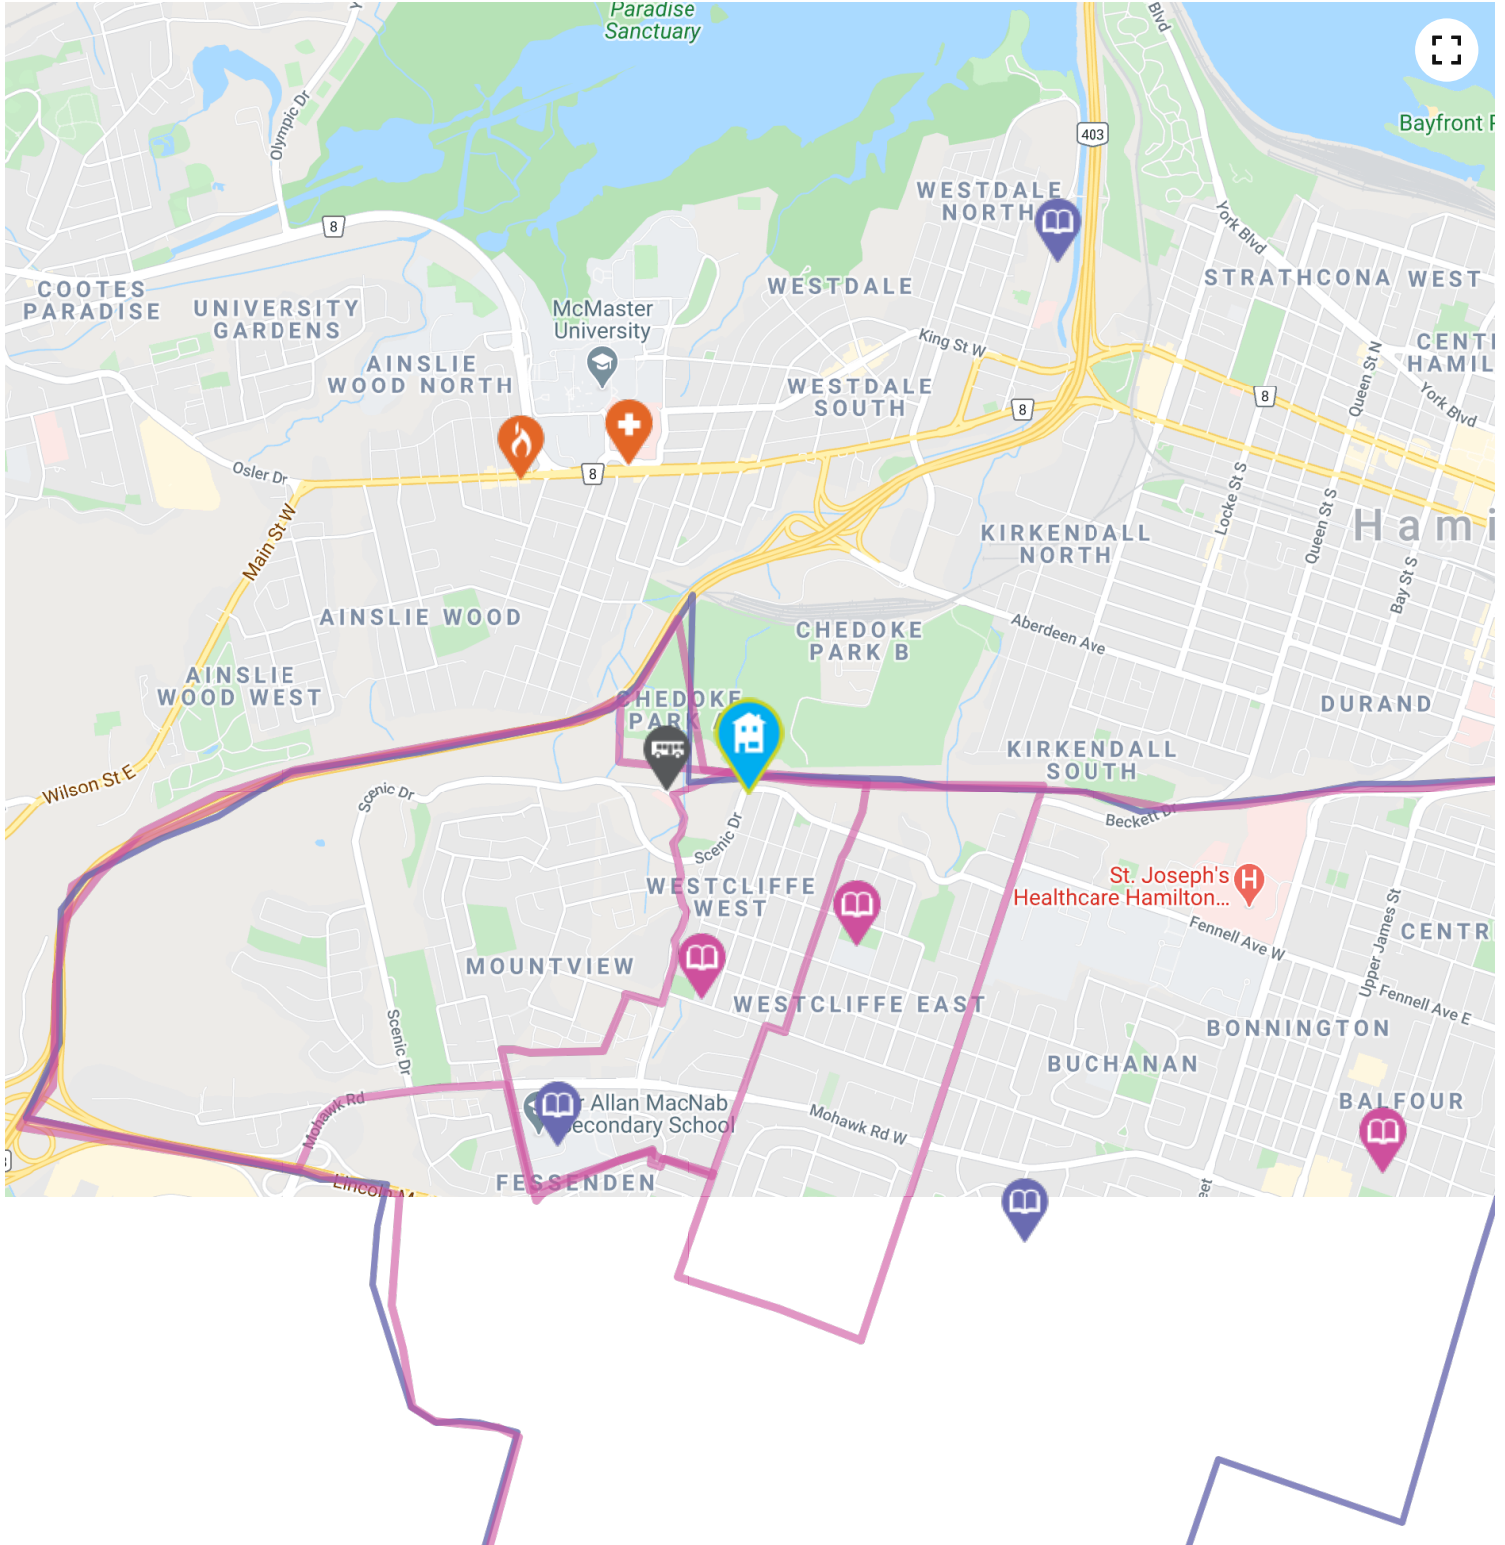

PRIVATE SCHOOLS

See a list of the closest private schools near you:

Hamilton Hebrew Academy

about a 17 minute walk - 1.3 KM away

Columbia International College

 about a 20 minute walk - 1.48 KM away

PARKS & REC.

Address 640 Mohawk Rd W, Hamilton, ON, L9C 1X6

Husky about a 17 minute walk - 1.3 KM away

Address 615 Mohawk Rd W, Hamilton, ON, L9C 1X5

Starbucks about a 20 minute walk - 1.5 KM away

Address 1280 Main St W, Hamilton, ON, L8S 4L8

Curves

3 KM away

Address 2-833 Upper James St, Hamilton, ON, L9C 3A3

-  Elementary Schools
-  Middle Schools
-  High Schools
-  Transit
-  Safety
-  Elementary Attendance Zone
-  Middle Attendance Zone
-  High Attendance Zone
-  Parks
-  Convenience